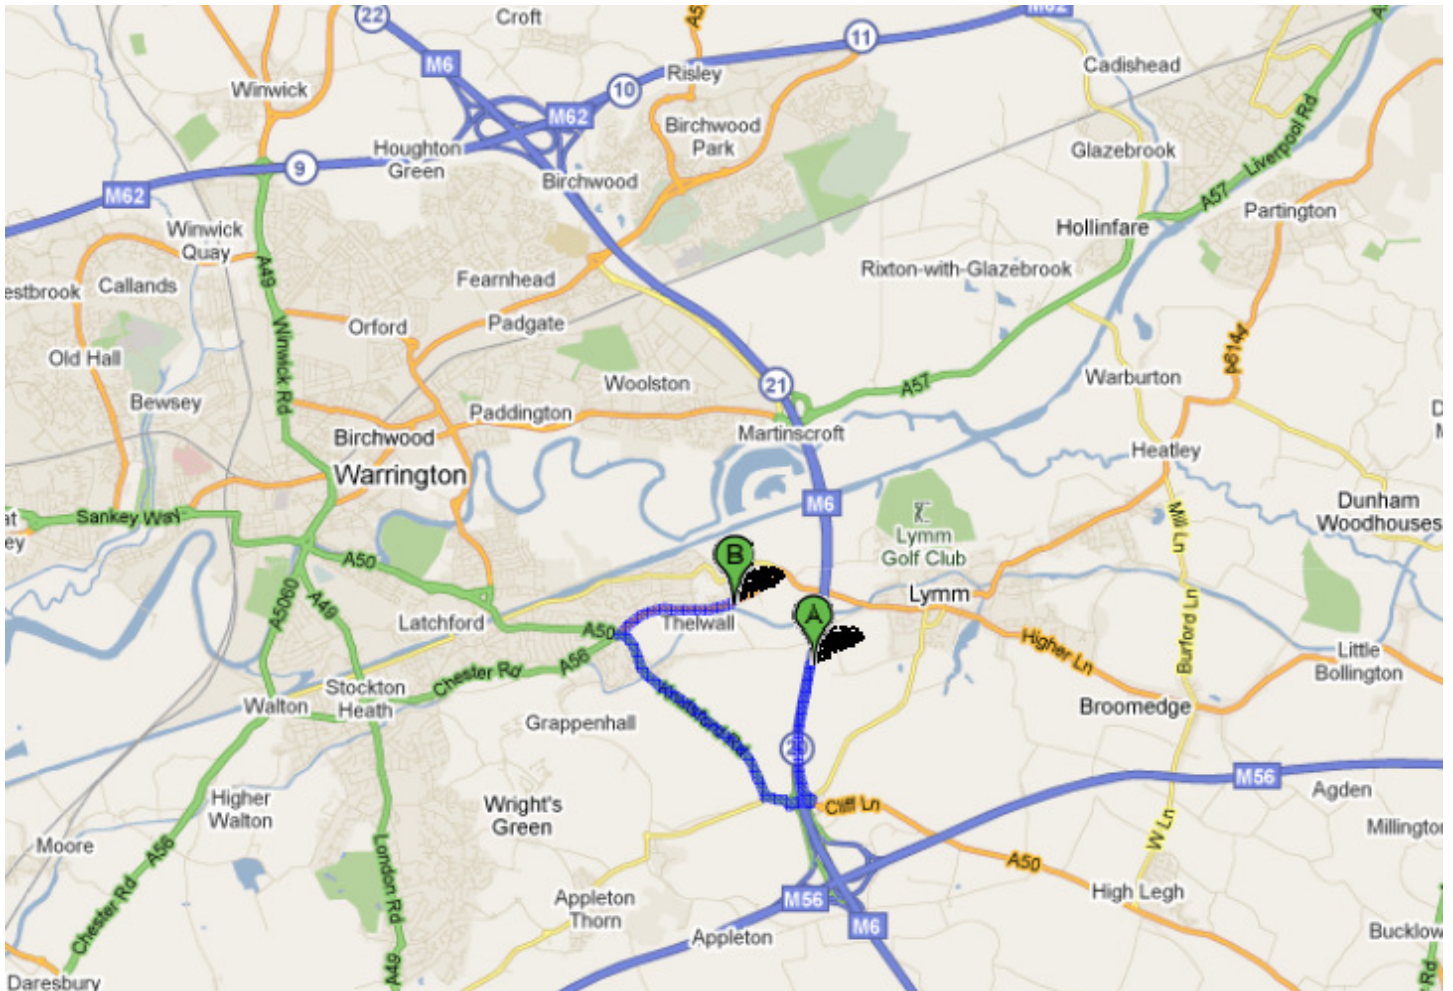

Directions from the M6 North

M6

1. Head **south** on **M6** toward **Exit 20** go 0.6 mi
total 0.6 mi
2. At junction 20, take the **A50** exit to **Macclesfield/Warrington (South)/B5158/Lymm** go 0.4 mi
total 0.9 mi
About 1 min
3. At the roundabout, take the **4th** exit onto **Cliff Ln/A50** heading to **Preston/M6/Liverpool/Leeds/Manchester N/M62/Warrington** go 0.4 mi
total 1.3 mi
Go through 1 roundabout
About 1 min
4. At the roundabout, take the **2nd** exit and stay on **Cliff Ln/A50** go 1.6 mi
total 2.9 mi
Continue to follow A50
About 3 mins
5. Turn right onto **Stockport Rd/A56** go 0.8 mi
total 3.7 mi
Destination will be on the right
About 2 mins