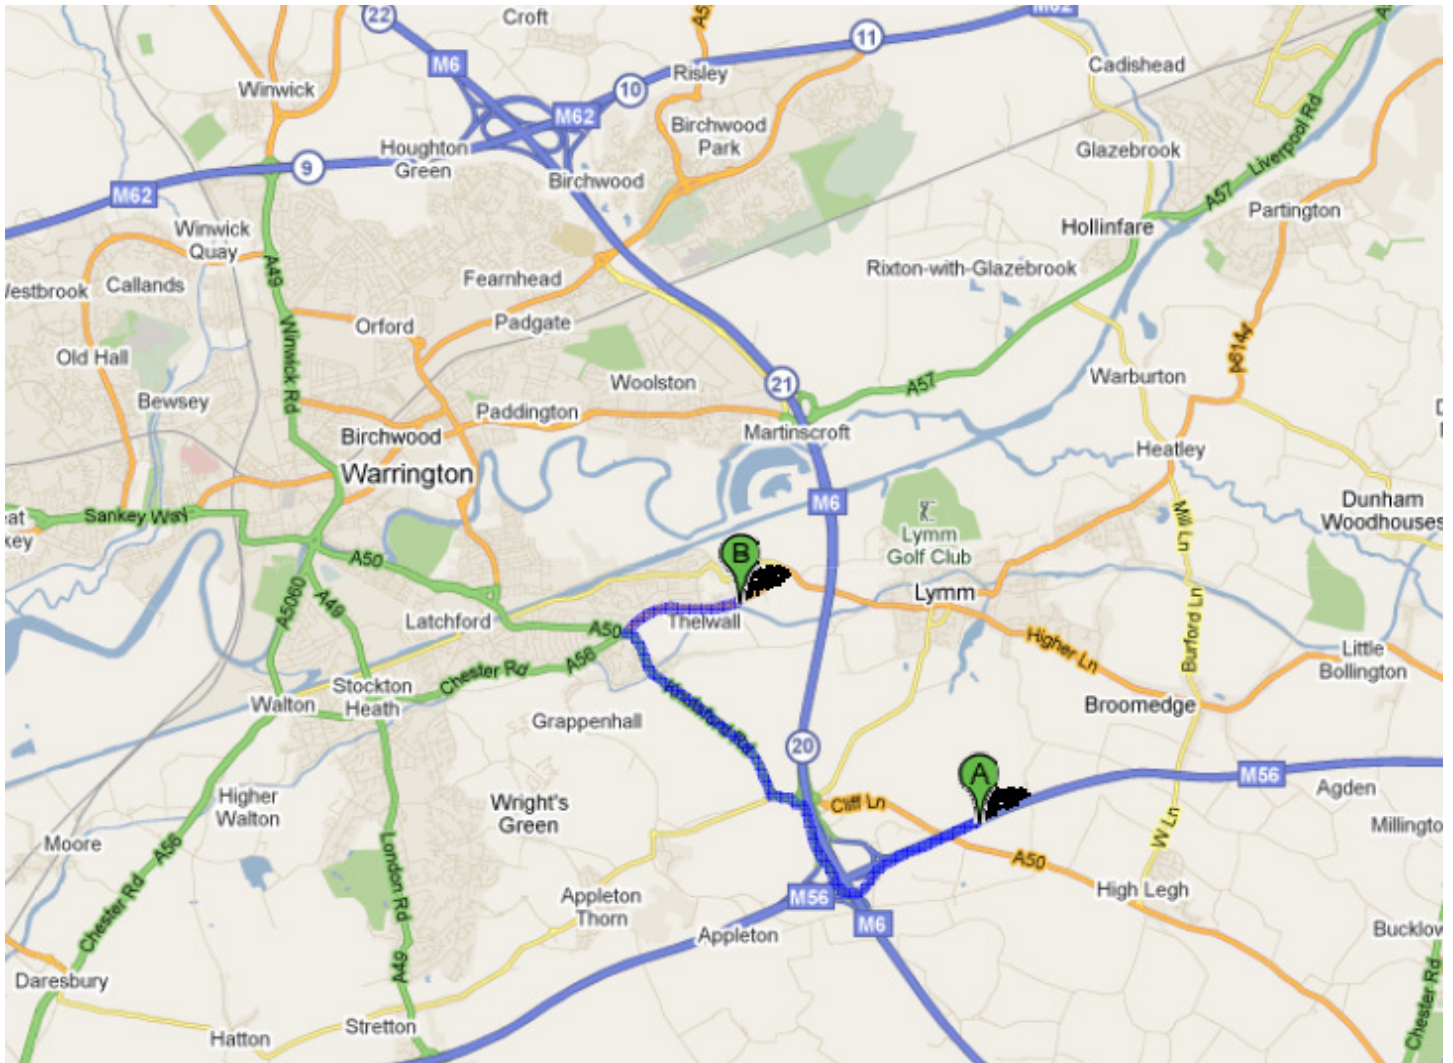

## Directions from the M56 East

### A M56

1. Head **southwest** on **M56** toward **Exit 9** go 0.6 mi  
total 0.6 mi
2. Exit at junction 9 go 0.6 mi  
total 1.2 mi
3. Keep left at the fork, follow signs for **A50/Warrington(south)/Lymm** go 0.6 mi  
total 1.7 mi
4. At the roundabout, take the **1st** exit onto **Cliff Ln/A50** heading to **Warrington/Appleton/Stretton** go 0.2 mi  
total 1.9 mi
5. At the roundabout, take the **2nd** exit and stay on **Cliff Ln/A50**  
Continue to follow A50 go 1.6 mi  
total 3.5 mi  
About 3 mins
6. Turn right onto **Stockport Rd/A56** go 0.8 mi  
total 4.3 mi  
Destination will be on the right  
About 2 mins